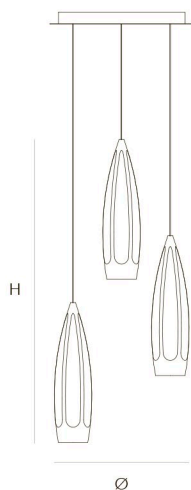

COMPASS MEDIUM 3 by Jos Muller

Compass will lead the light in the right direction. The name refers to the shape obtained by an imaginary cross-section of the structure. The cast aluminium fixture is specially designed for led. Polished aluminium with rough incisions where the skin of the cast is visible. The led is covered with an opal disk to have a very wide diffused light

DIMENSIONS

Ø	5 cm	2,0 inch
H	21 cm	8,3 inch

CANOPY

Ø	30 cm	11,8 inch
H	5 cm	2,0 inch

CABLE LENGTH

Up to 200 cm 78,7 inch

LIGHTSOURCE

3x led, 3.1W, Citizen, 2700K, 834 LM

FINISH

Aluminium
Brass
Bronze

TYPE.NR

● 11-1918E
● 11-1918-2E
● 11-1918-5E

1,5 2 34x34x17cm

STANDARD The fixture is supplied with a black canopy with cover plate in mirror polished stainless steel. Transparent cable. Trailing edge dimmable.