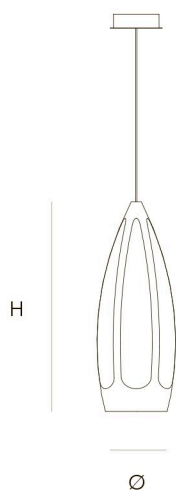

COMPASS BIG by Jos Muller

Compass will lead the light in the right direction. The name refers to the shape obtained by an imaginary cross-section of the structure. The cast aluminium fixture is specially designed for led. Polished aluminium with rough incisions where the skin of the cast is visible. The led is covered with an opal disk to have a very wide diffused light

DIMENSIONS

Ø	13 cm	5,1 inch
H	36 cm	14,2 inch

CANOPY

Ø	17 cm	6,7 inch
H	5 cm	2,0 inch

CABLE LENGTH

Up to 200 cm 78,7 inch

LIGHTSOURCE

1x led, 24.3W, Citizen, 2700K, 2377 LM

FINISH

Aluminium
Brass
Bronze

TYPE.NR

● 11-1901
● 11-1901-2
● 11-1901-5

7 8 60x30x25cm

STANDARD The fixture is supplied with a black canopy with cover plate in mirror polished stainless steel. Transparent cable. Trailing edge dimmable.